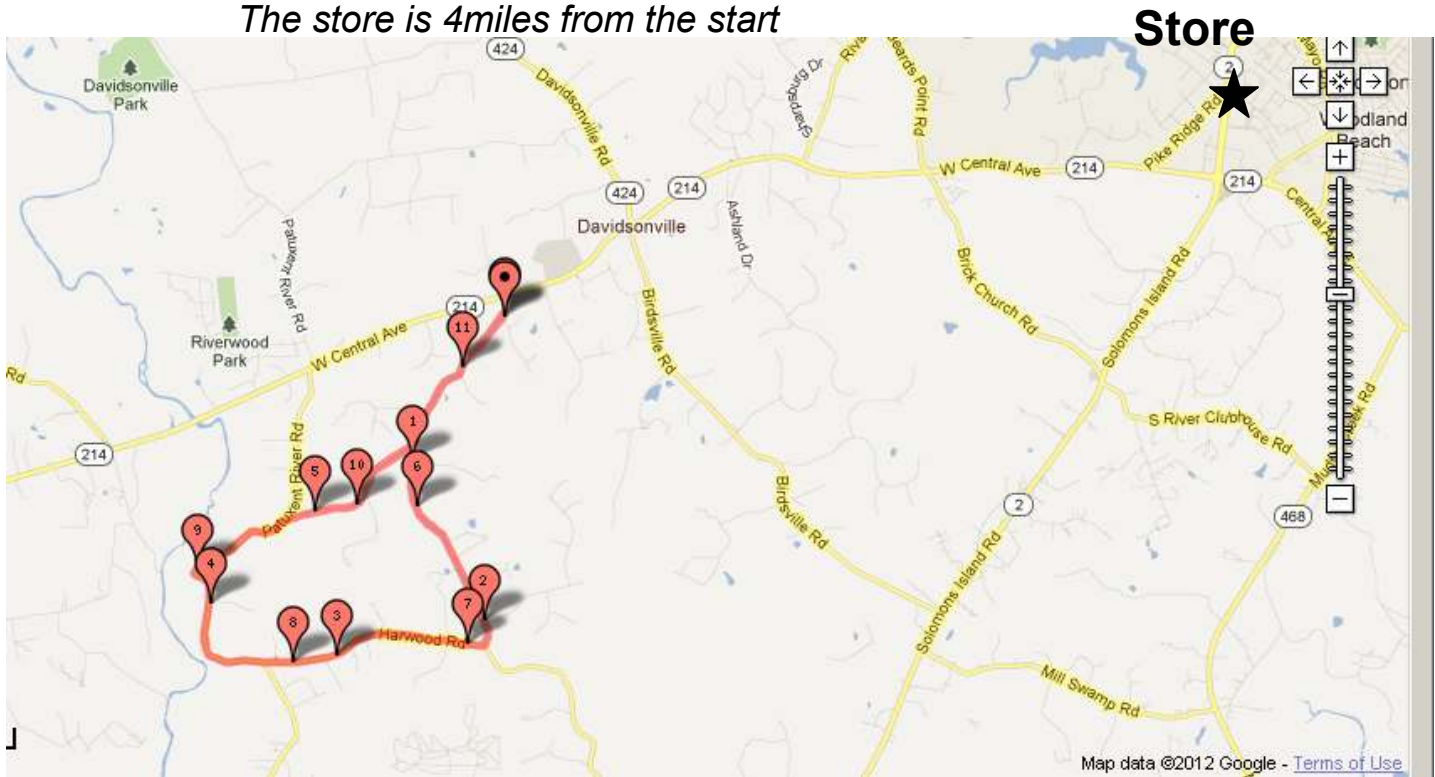

Parvilla Summer Time Trial Series

1 lap course = 6miles

2 lap course =11.5miles

The store is 4miles from the start

Course:

Begin at Queen Anne Bridge Road south of MD 214 (at Davidsonville Elementary School)

Head south and turn left onto Wayson Road

Right turn onto Harwood Road

Continue straight onto Patuxent River Road

Right turn onto Queen Anne Bridge Road

- For 2nd lap turn right onto Wayson Road.

- To finish continue on Queen Anne Bridge Road